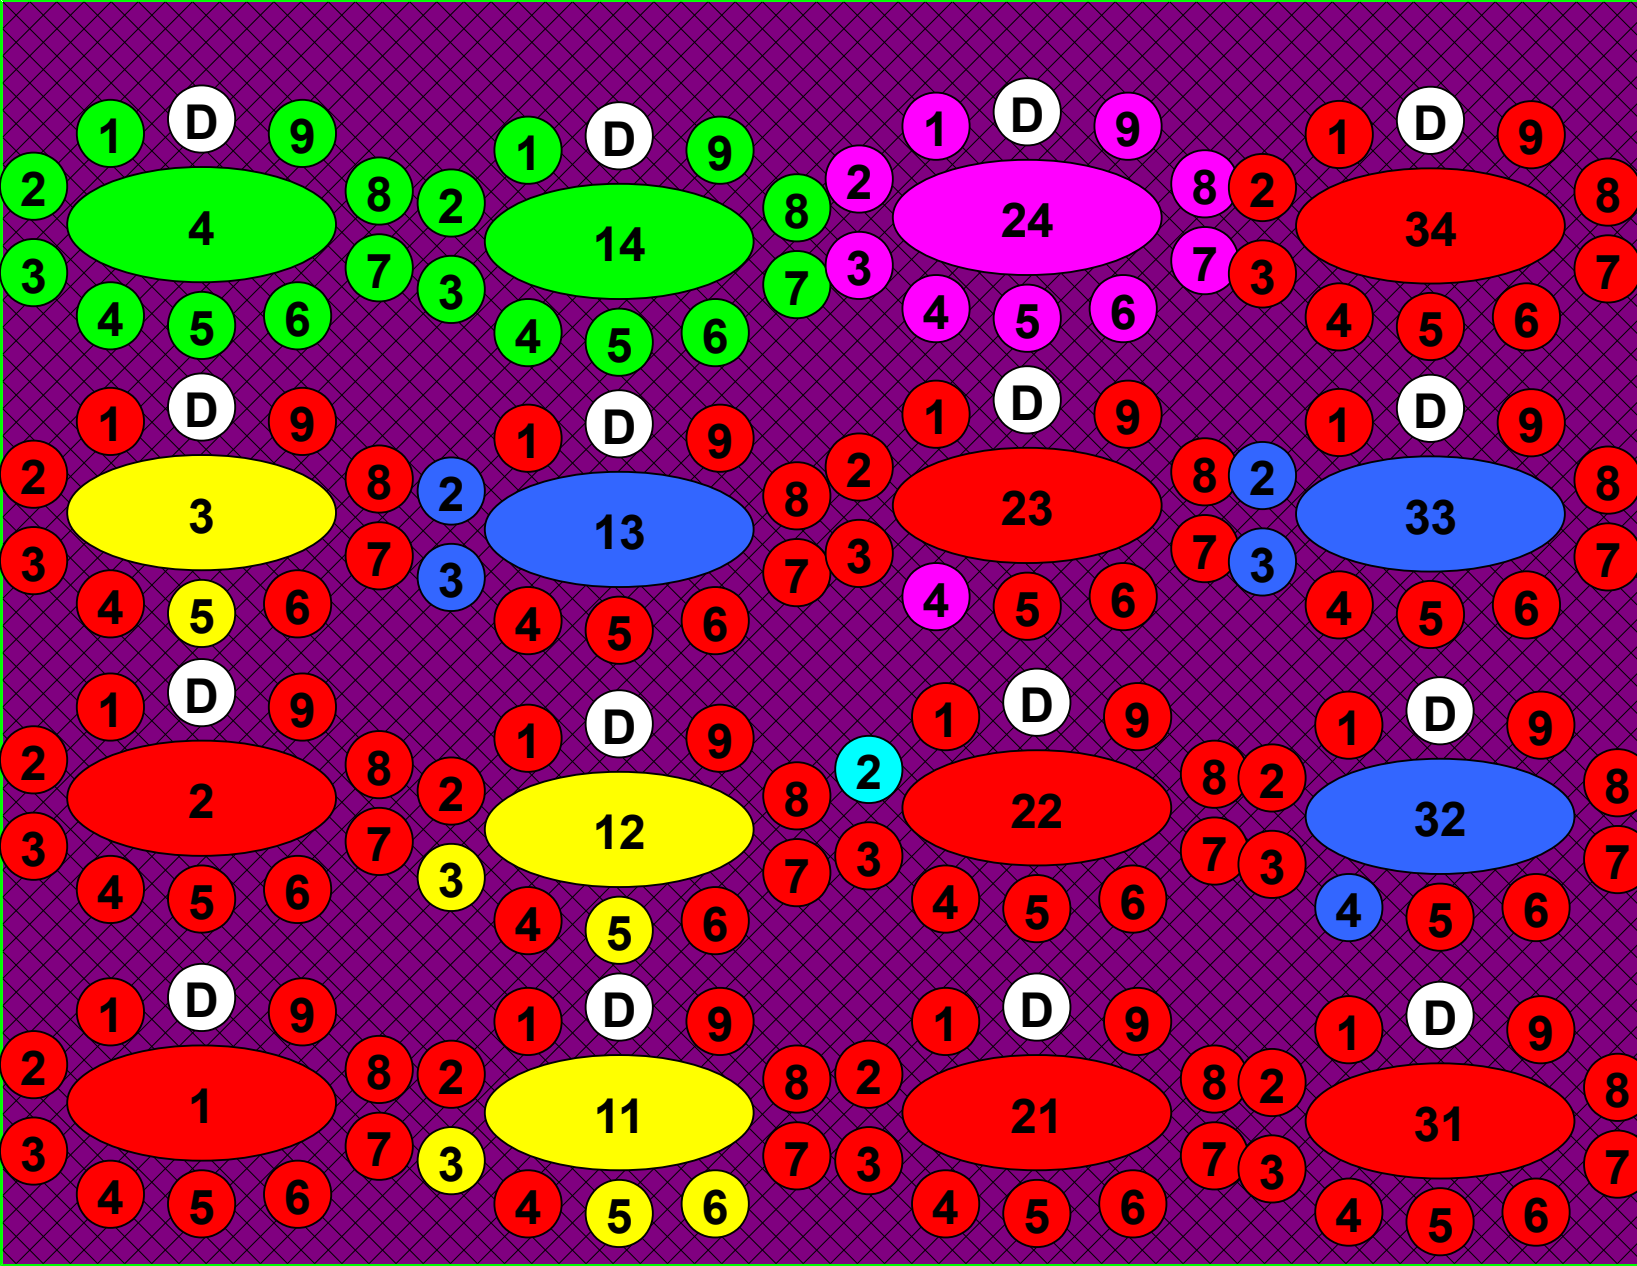

First / Last

Address

Address

City

ST, ZIP

Game	Table		Player	Dealer		Search		Admin	Help	
Open	Close	Change	Fill	Avail	VIP	Resv	Priv	Cancel	Done	
			Prev	Main	Lo Limit	High Roller	Next	Remove	Detail	Contact